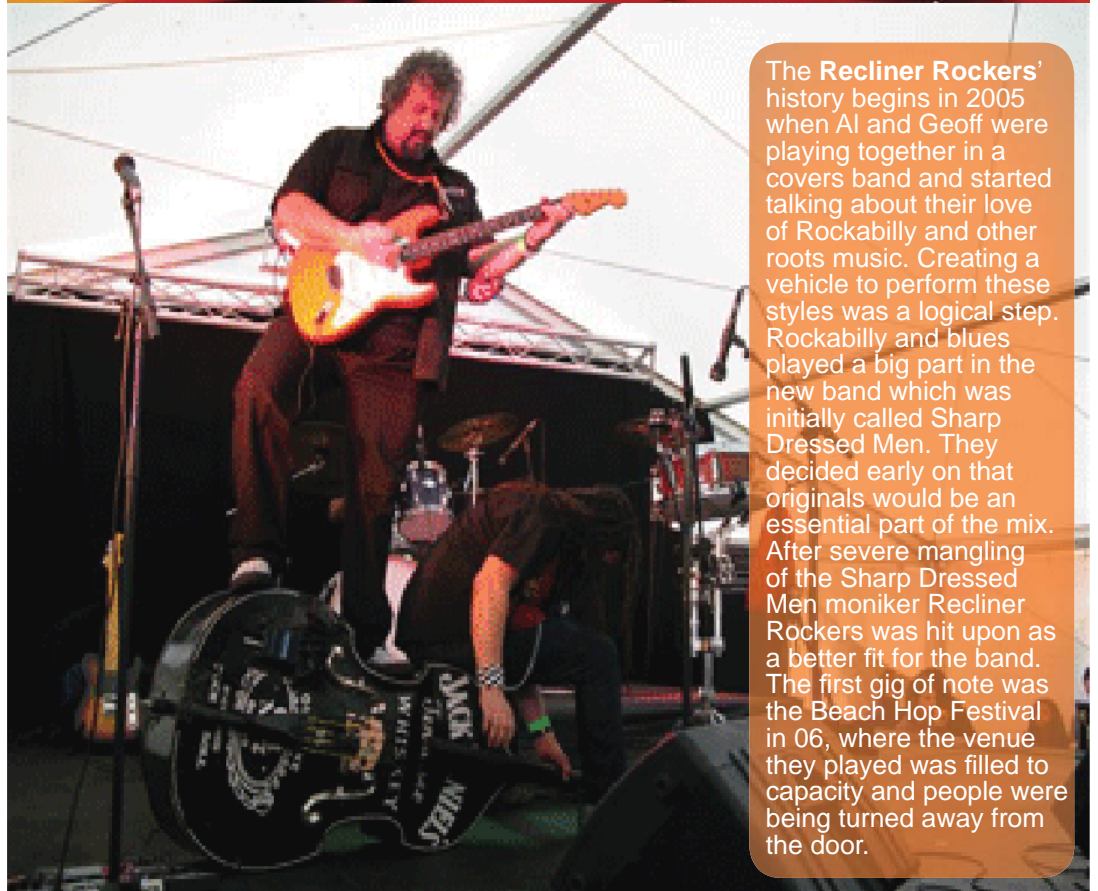

Guitar Jam

Acoustic jam and Electric Jam every Wednesday. Bring songs to share or join in with ours.

Contact Dennis
021 419 890
or email
reeve@wibble.net

The Recliner Rockers' history begins in 2005 when Al and Geoff were playing together in a covers band and started talking about their love of Rockabilly and other roots music. Creating a vehicle to perform these styles was a logical step. Rockabilly and blues played a big part in the new band which was initially called Sharp Dressed Men. They decided early on that originals would be an essential part of the mix. After severe mangling of the Sharp Dressed Men moniker Recliner Rockers was hit upon as a better fit for the band. The first gig of note was the Beach Hop Festival in 06, where the venue they played was filled to capacity and people were being turned away from the door.